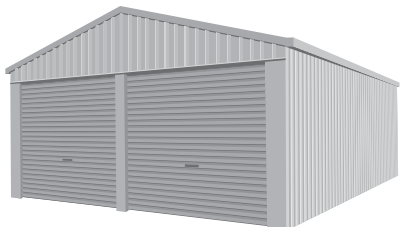

Steeline

Service over and above

BUILT TUFF FOR YOUR STUFF

WE'VE GOT THE GEAR FOR YOU!

You can choose from our standard kit sheds and carports or custom design your own.

Domestic Sheds

Farm Sheds

Fence Panels

Patios

Barrier Fencing

Skillion Carports

Gable Carports

Pods

Livestock Shelters

Kit prices include delivery to site (local areas), Form 15 & Engineering as well as basic construction guides. Height options of 2.7m are also available. We have a huge range of options available, visit one of our local branches for details at—Gladstone, Bundaberg, Hervey Bay, Gympie, Sunshine Coast, Gold Coast, Ballina & Lismore. All of our products are made from 100% Australian made Bluescope® Colorbond® steel, all Colorbond® roof & wall cladding is .42 bmt/.47 tct. *All prices are for NON cyclonic areas except for 56 m/s which is for cyclonic regions.