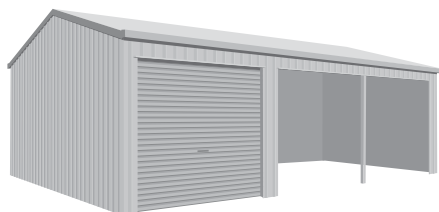

Steeline

Service over and above

BUILT TUFF FOR YOUR STUFF

WE'VE GOT THE GEAR FOR YOU!

You can choose from our standard kit sheds and carports or custom design your own.

Domestic Sheds

Farm Sheds

Fence Panels

Patios

Barrier Fencing

Skillion Carports

Gable Carports

Pods

Livestock Shelters

Kit prices include delivery to site (local areas), Form 15 & Engineering as well as basic construction guides. Height options of 2.7m are also available. We have a huge range of options available, visit one of our local branches for details at—Gladstone, Bundaberg, Hervey Bay, Gympie, Sunshine Coast, Gold Coast, Ballina & Lismore. All of our products are made from 100% Australian made Bluescope® Colorbond® steel, all Colorbond® roof & wall cladding is .42 bmt/.47 tct. *All prices are for NON cyclonic areas except for 56 m/s which is for cyclonic regions.