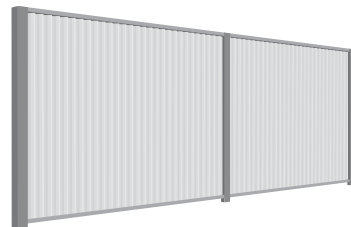

Fence Panels